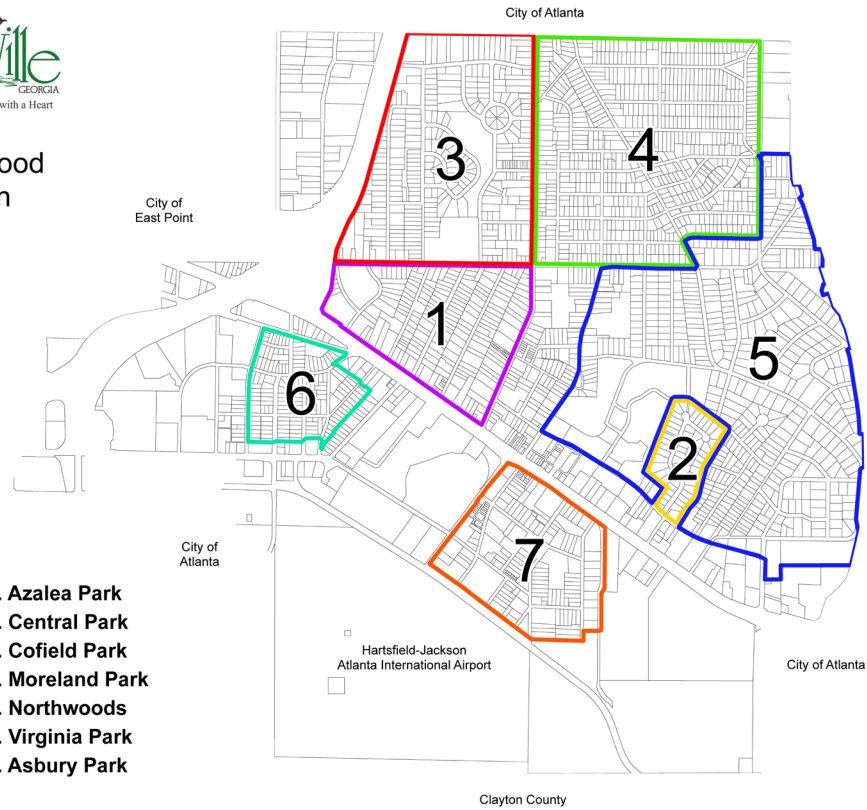

Neighborhood
Association
Map

- 1. Azalea Park
- 2. Central Park
- 3. Cofield Park
- 4. Moreland Park
- 5. Northwoods
- 6. Virginia Park
- 7. Asbury Park

DIRECTORY

- | | | |
|--------------------------------|---|------------------------------|
| 1) <u>Azalea Park</u> | Susan Bailey, Pres. 3309 N. Whitney Ave
baileysa@bellsouth.net
David Maddox, VP – no e-mail
Josh Powell, Secretary - Joshua_powell1107@yahoo.com
Susan Bailey, Acting Treasurer - baileysa@bellsouth.net | 404-630-6120 |
| 2) <u>Central Park</u> | N/A | |
| 3) <u>Cofield Park</u> | Jan Bolien, Pres., 3047 Oakdale Road
jbolien@internap.com
Sarah Coole – uga_sarah@yahoo.com | 404-302-9700 |
| 4) <u>Moreland Park</u> | Crystal Gail, Interim Pres.
crystalgail.welcome@student.prescott.edu | 682-233-5851 |
| 5) <u>Northwoods</u> | Lucy Dolan, Pres. (Acting Secretary)
lucy_dolan@yahoo.com
Robert Hall, Treasurer | 404-520-2760 |
| 6) <u>Virginia Park</u> | Katrina Bradbury 921 Margaret Street
katrinabradbury@comcast.net
Katie Gregory, VP – katiegregory@gmail.com | 404-352-7155 |
| 7) <u>Asbury Park</u> | Melvin Traynum, Pres. 3550 Atlanta Ave.
traynum@mindspring.com
Brett Reichert (interim contact)
brettreichert@yahoo.com
General E-mail: asburyparkhapeville@gmail.com | 404-218-0128
912-220-7512 |